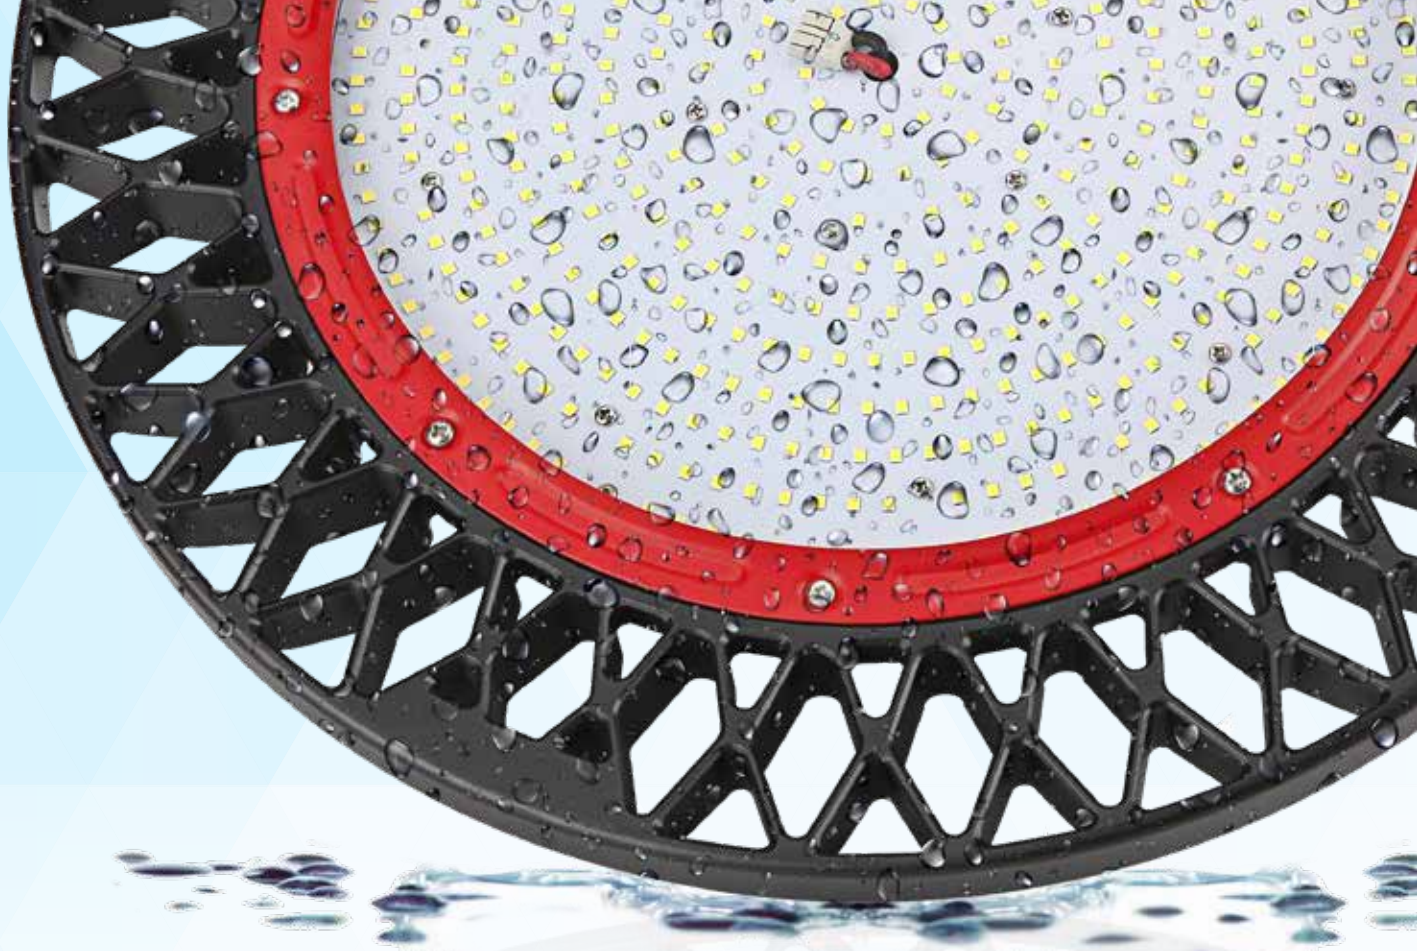

IP66 RATED

- Resistant to rain, sun and snow.
- Protected against condensation and dust
- Protected against water projected from a nozzle.

UP TO 150 LUMENS PER WATT

Our super bright DLC 4.0 LEDs light up environments while using less energy than most high bays.

INNOVATIVE DESIGN

Our innovative design is lightweight and extremely strong. The extra heat sync metal surface area and special dispersive design allows the fixture to run 30% cooler than most high bays; which substantially increases the lifespan. Backed by a 7 year warranty.